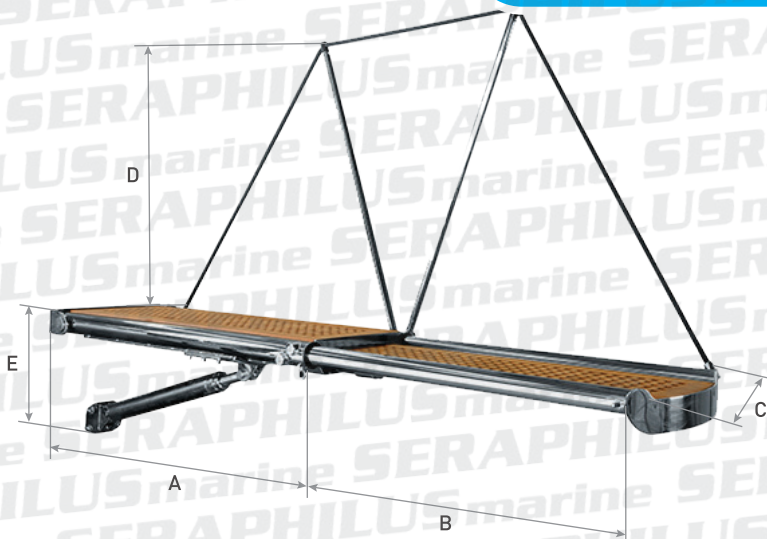

PASARELE

Model Smeraldo

- sjajna završna kružna konstrukcija od nehrđajućeg čelika AISI-316L
- automatski stalci, izmjenjivi desno / lijevo
- podloga od tikovine
- elektro-hidraulična jedinica 12 ili 24V (mora biti specificirana prilikom narudžbe)
- zidna upravljačka jedinica
- daljinski upravljač (1 kom)

	A+B	A	B	C	D	E	TEŽINA	
18702								
MKP01020020	13.550,00 €	2000mm	1135mm	865mm	470mm	800mm	350mm	200kg
16925								
MKP01020023	14.350,00 €	2300mm	1285mm	1015mm	470mm	800mm	350mm	200kg
12107								
MKP01020027	16.550,00 €	2700mm	1485mm	1215mm	470mm	800mm	350mm	200kg
13826								
MKP01020030	16.850,00 €	3000mm	1635mm	1365mm	470mm	800mm	350mm	150kg