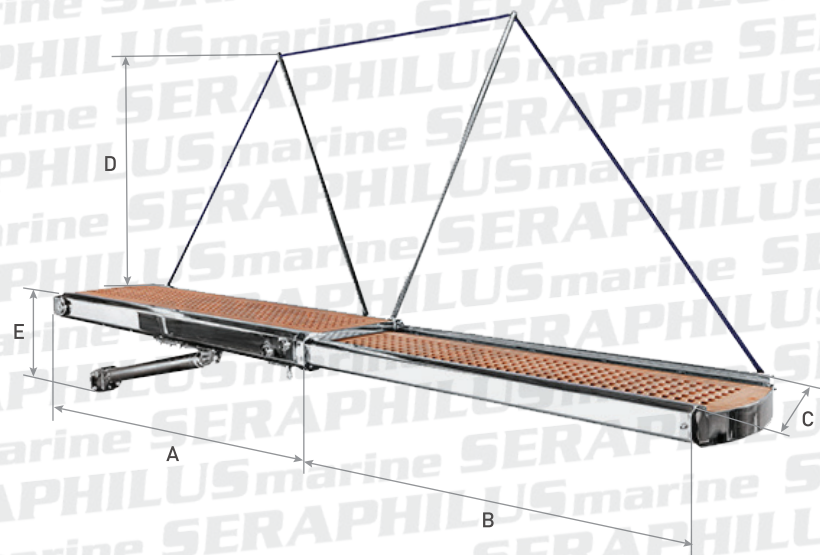

	A+B	A	B	C	D	E	TEŽINA	
18702								
MKP01020020	13.550,00 €	2000mm	1135mm	865mm	470mm	800mm	350mm	200kg
16925								
MKP01020023	14.350,00 €	2300mm	1285mm	1015mm	470mm	800mm	350mm	200kg
12107								
MKP01020027	16.550,00 €	2700mm	1485mm	1215mm	470mm	800mm	350mm	200kg
13826								
MKP01020030	16.850,00 €	3000mm	1635mm	1365mm	470mm	800mm	350mm	150kg