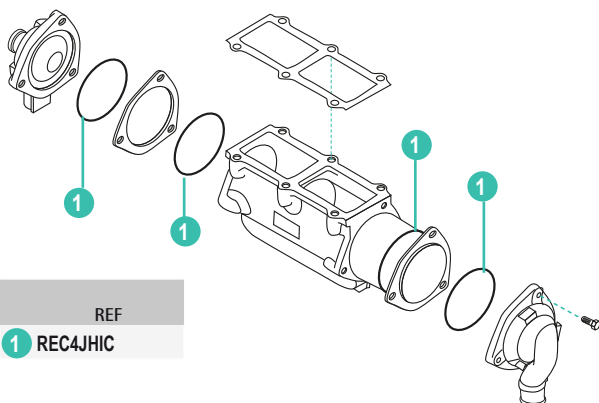

KITS JUNTAS ENFRIADOR AIRE

AIRCOOLER GASKETS, KITS

KIT GUARNIZIONE RAFFREDATORE ARIA

KITS JOINTS REFFROIDISSEURS AIR

4JH SERIES