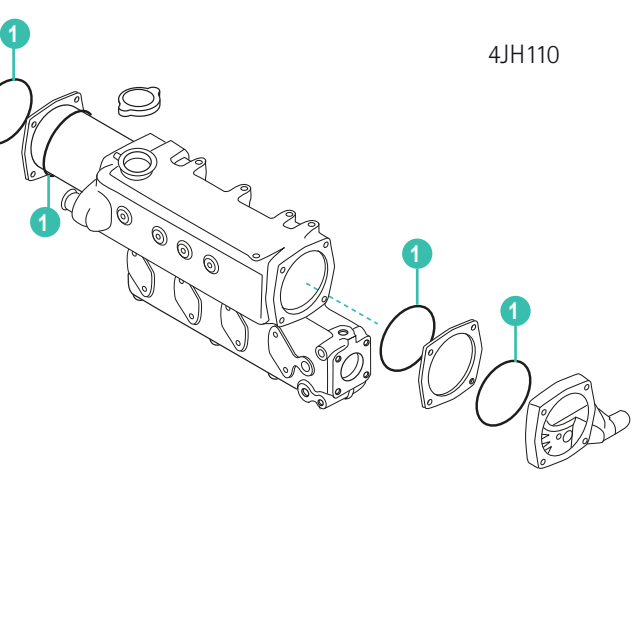

KITS JUNTAS ENFRIADOR AGUA

COOLER GASKETS, KITS

KIT GUARNIZIONE RAFFREDDATORE ACQUA

KITS JOINTS REFFROIDISSEUR EAU

2GM SERIES

3GM SERIES

3JH SERIES

3YM SERIES
20 / 27 / 30

4JH SERIES