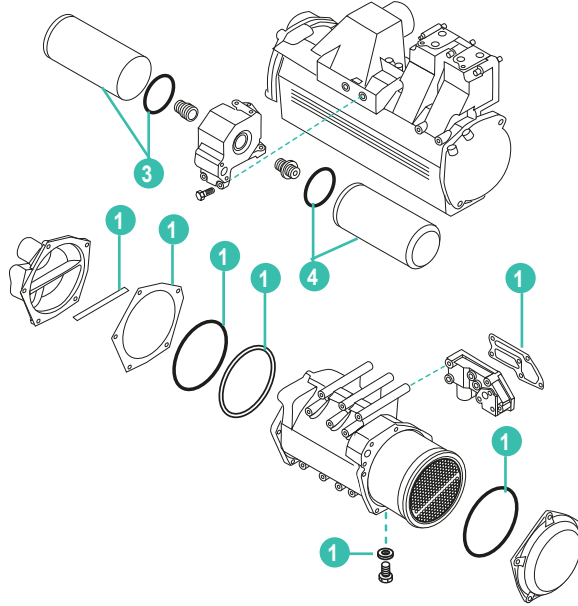

6LYOC SERIES

6LY3-ETP