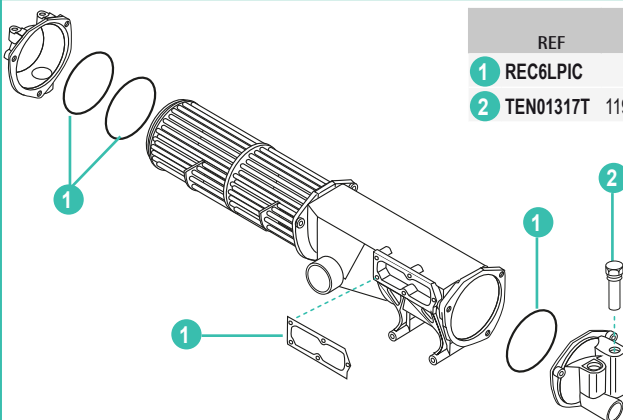

6LP SERIES

REF	OEM				
1 REC6LPIC		KIT	KIT	KIT	KIT
2 TEN01317T	119574-18790	ÁNODO COMPLETO	ANODE ASSY	ANODO COMPLETO	ANODE COMPLET

6LY SERIES