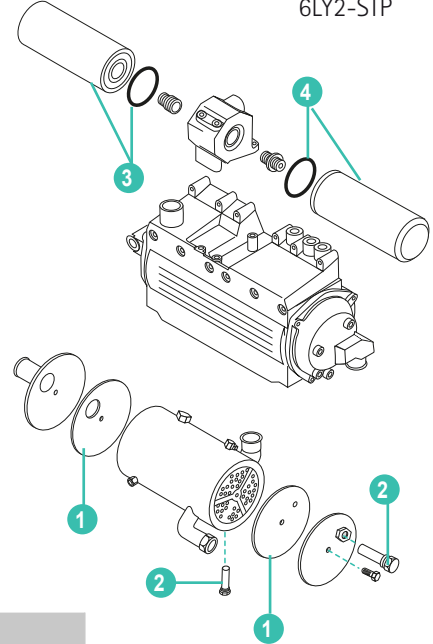

6LP SERIES

REF	OEM	KIT	KIT	KIT	KIT
1 REC6LPOC					
2 TEN01318T	119574-44150	ÁNODO COMPLETO	ANODE ASSY	ANODO COMPLETO	ANODE COMPLET

6LYOC SERIES

6LY3-ETP

6LY2-STP

REF	OEM	KIT	KIT	KIT	KIT
1 REC6LYOC					
2 TEN01318T	119574-44150	ÁNODO COMPLETO	ANODE ASSY	ANODO COMPLETO	ANODE COMPLET
3 REC119593-35100	119593-35100	FILTRO ACEITE	OIL FILTER	FILTRO OLIO	FILTRE HUILE
4 REC119593-35400	119593-35400	FILTRO ACEITE	OIL FILTER	FILTRO OLIO	FILTRE HUILE

GUÍA ENFRIADORES DE ACEITE

OIL COOLER GUIDE

GUIDA RAFFREDRATORS D'OLIO

GUIDE REFFROIDISSEURS D'HUILE

KIT	REF					UN.
REC4JHOC	24321-000750	TÓRICA	O-RING	FASCIA TONDA	JOINT TORIQUE	2
	24321-000800	TÓRICA	O-RING	FASCIA TONDA	JOINT TORIQUE	1
	120322-33050	TÓRICA	O-RING	FASCIA TONDA	JOINT TORIQUE	1
	129673-33050	TÓRICA	O-RING	FASCIA TONDA	JOINT TORIQUE	1
REC4LHOC	24311-000180	TÓRICA	O-RING	FASCIA TONDA	JOINT TORIQUE	2
	24311-000900	TÓRICA	O-RING	FASCIA TONDA	JOINT TORIQUE	2
	119175-33350	TÓRICA	O-RING	FASCIA TONDA	JOINT TORIQUE	2
	119175-33370	JUNTA	GASKET	GUARNIZIONE	JOINT	1
	119175-33380	JUNTA	GASKET	GUARNIZIONE	JOINT	1
REC6LYOC	119574-33150	JUNTA	GASKET	GUARNIZIONE	JOINT	1
	119574-66160	JUNTA	GASKET	GUARNIZIONE	JOINT	1
	119578-34020	JUNTA	GASKET	GUARNIZIONE	JOINT	1
	119578-33080	RETÉN	SEAL	TENUTA	JOINT D'HUILE	1
	119578-33121	JUNTA	GASKET	GUARNIZIONE	JOINT	1
	119578-33130	TÓRICA	O-RING	FASCIA TONDA	JOINT TORIQUE	1
	24321-001500	TÓRICA	O-RING	FASCIA TONDA	JOINT TORIQUE	1
	22190-100002	JUNTA	GASKET	GUARNIZIONE	JOINT	1
REC6LPOC	119773-33070	JUNTA	GASKET	GUARNIZIONE	JOINT	1
	119175-33370	JUNTA	GASKET	GUARNIZIONE	JOINT	1
	119175-33350	TÓRICA	O-RING	FASCIA TONDA	JOINT TORIQUE	2