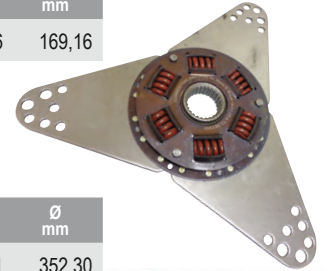

DAMPER

Ref.	R.O. OEM	Ø mm
REC855694	1004-650-006	169,16

MOTORES / ENGINES / MOTORI
AS4-K2C
-350 CID