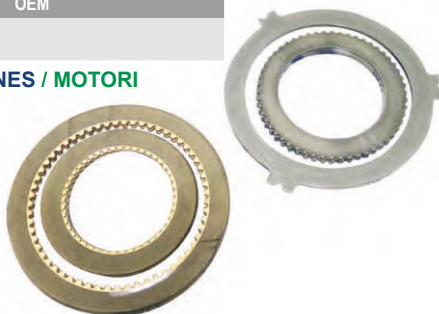

## GARANTIA LIMITATA 714

**COMPONENTES  
PARTS  
COMPONENTI**

**FILTRO ACEITE  
OIL FILTER  
FILTRO OLIO**

Ref.	R.O. OEM
ALT023941	100-238-002

**MOTORES / ENGINES / MOTORI**  
VELVET DRIVE  
Abierto / Open / Aperto

Ref.	R.O. OEM
ALT340940	2001-238-001

**MOTORES / ENGINES / MOTORI**  
VELVET DRIVE  
Cerrado / Closed / Chiuso

**KITS REPARACIÓN TRANSMISIÓN  
TRANSMISION REPAIR KIT  
KIT RIPARAZIONE TRASMISSIONE**

Ref.	R.O. OEM
A/P2277	A4867HA

**MOTORES / ENGINES / MOTORI**  
VELVET 71 & 72

Ref.	R.O. OEM
A/P2278	

**MOTORES / ENGINES / MOTORI**  
VELVET 71 & 72  
Incluye discos  
Plates included  
Include dischi

Ref.	R.O. OEM
A/P2279	1308-410-001