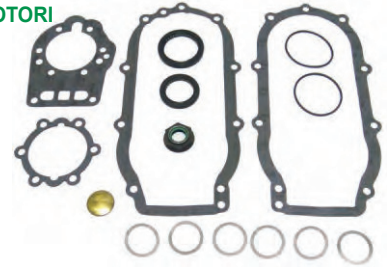

Ref.	R.O. OEM
A/P2279	1308-410-001

MOTORES / ENGINES / MOTORI
V DRIVE