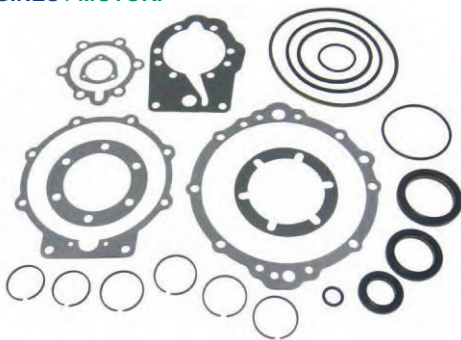

**KITS REPARACIÓN TRANSMISIÓN
TRANSMISION REPAIR KIT
KIT RIPARAZIONE TRASMISSIONE**

Ref.	R.O. OEM
A/P2277	A4867HA

MOTORES / ENGINES / MOTORI
VELVET 71 & 72